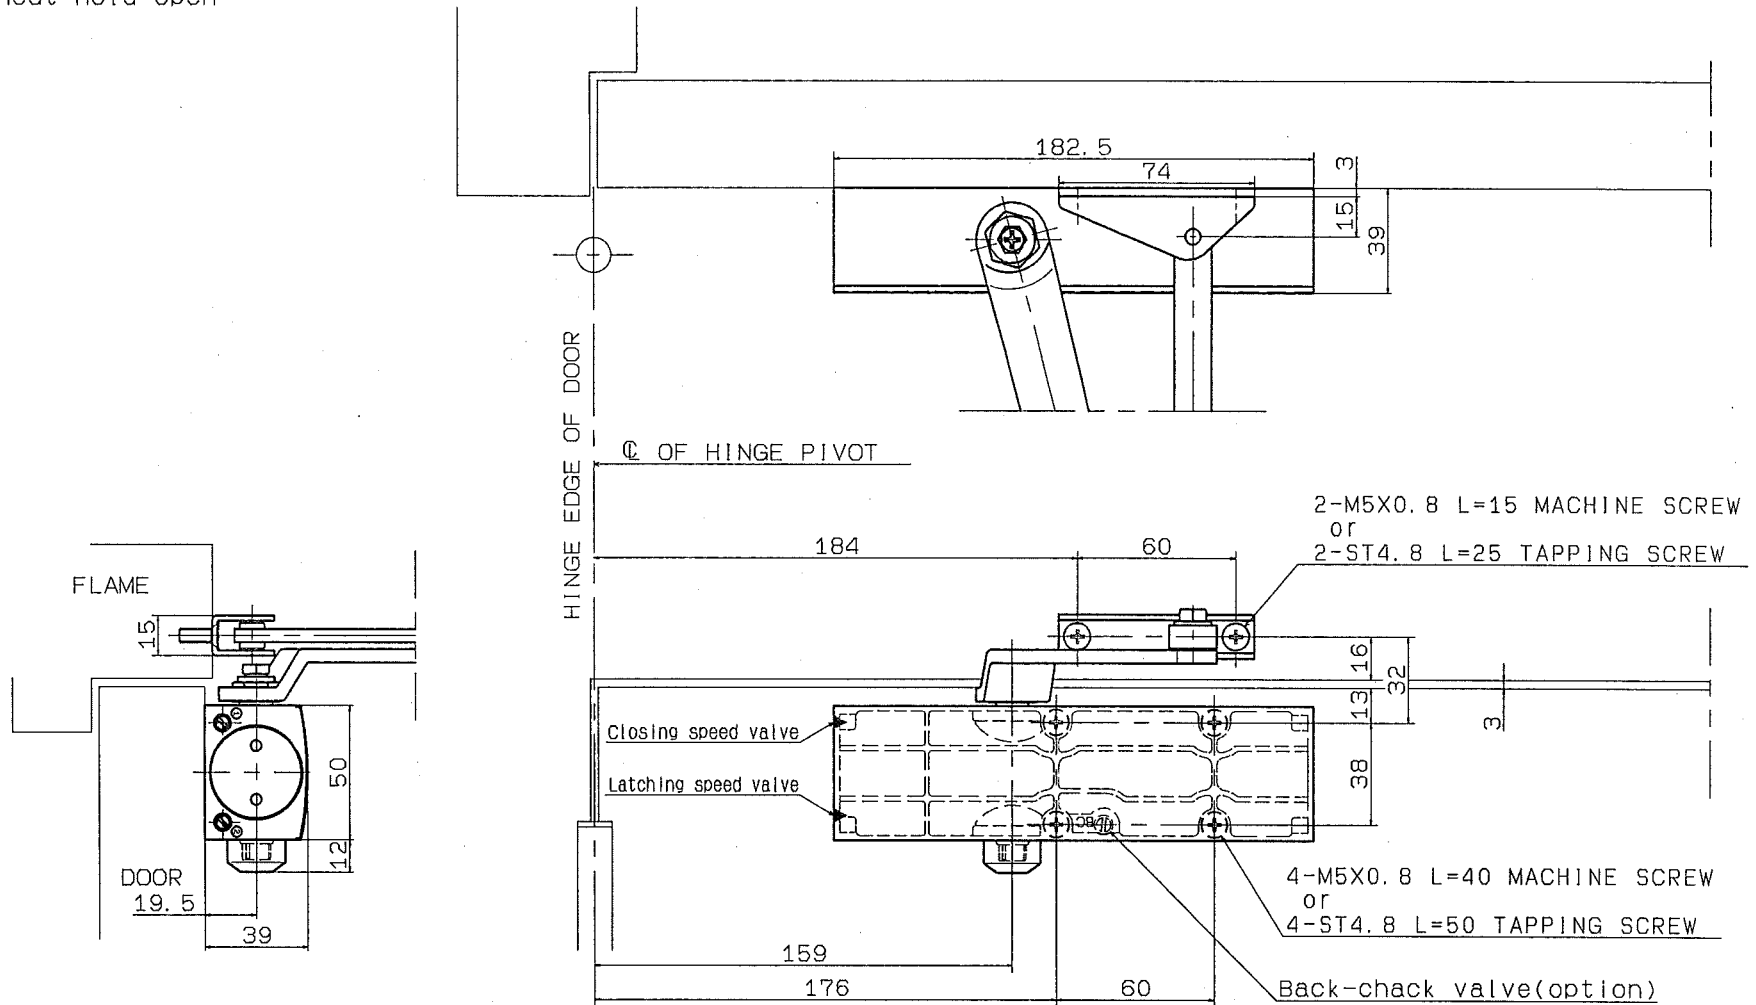

Without backcheck	With backcheck	Door width	Door weight
D-1200	D-1200BC	850mm	40kg

● Without hold-open

RYOBI LIMITED	PRODUCTS	APPLICATION	MODEL No.	DATE	REV.
	DOOR CLOSER	Standard	D-1200, D-1200BC(Size2)	07/20/2018	

Without backcheck	With backcheck	Door width	Door weight
D-1200	D-1200BC	950mm	60kg

● Without hold-open

RYOBI LIMITED	PRODUCTS	APPLICATION	MODEL No.	DATE	REV.
	DOOR CLOSER	Standard	D-1200, D-1200BC(Size3)	07/20/2018	

Without backcheck	With backcheck	Door width	Door weight
D-1200	D-1200BC	1100mm	80kg

● Without hold-open

RYOBI LIMITED	PRODUCTS	APPLICATION	MODEL No.	DATE	REV.
	DOOR CLOSER	Standard	D-1200, D-1200BC(Size4)	07/20/2018	