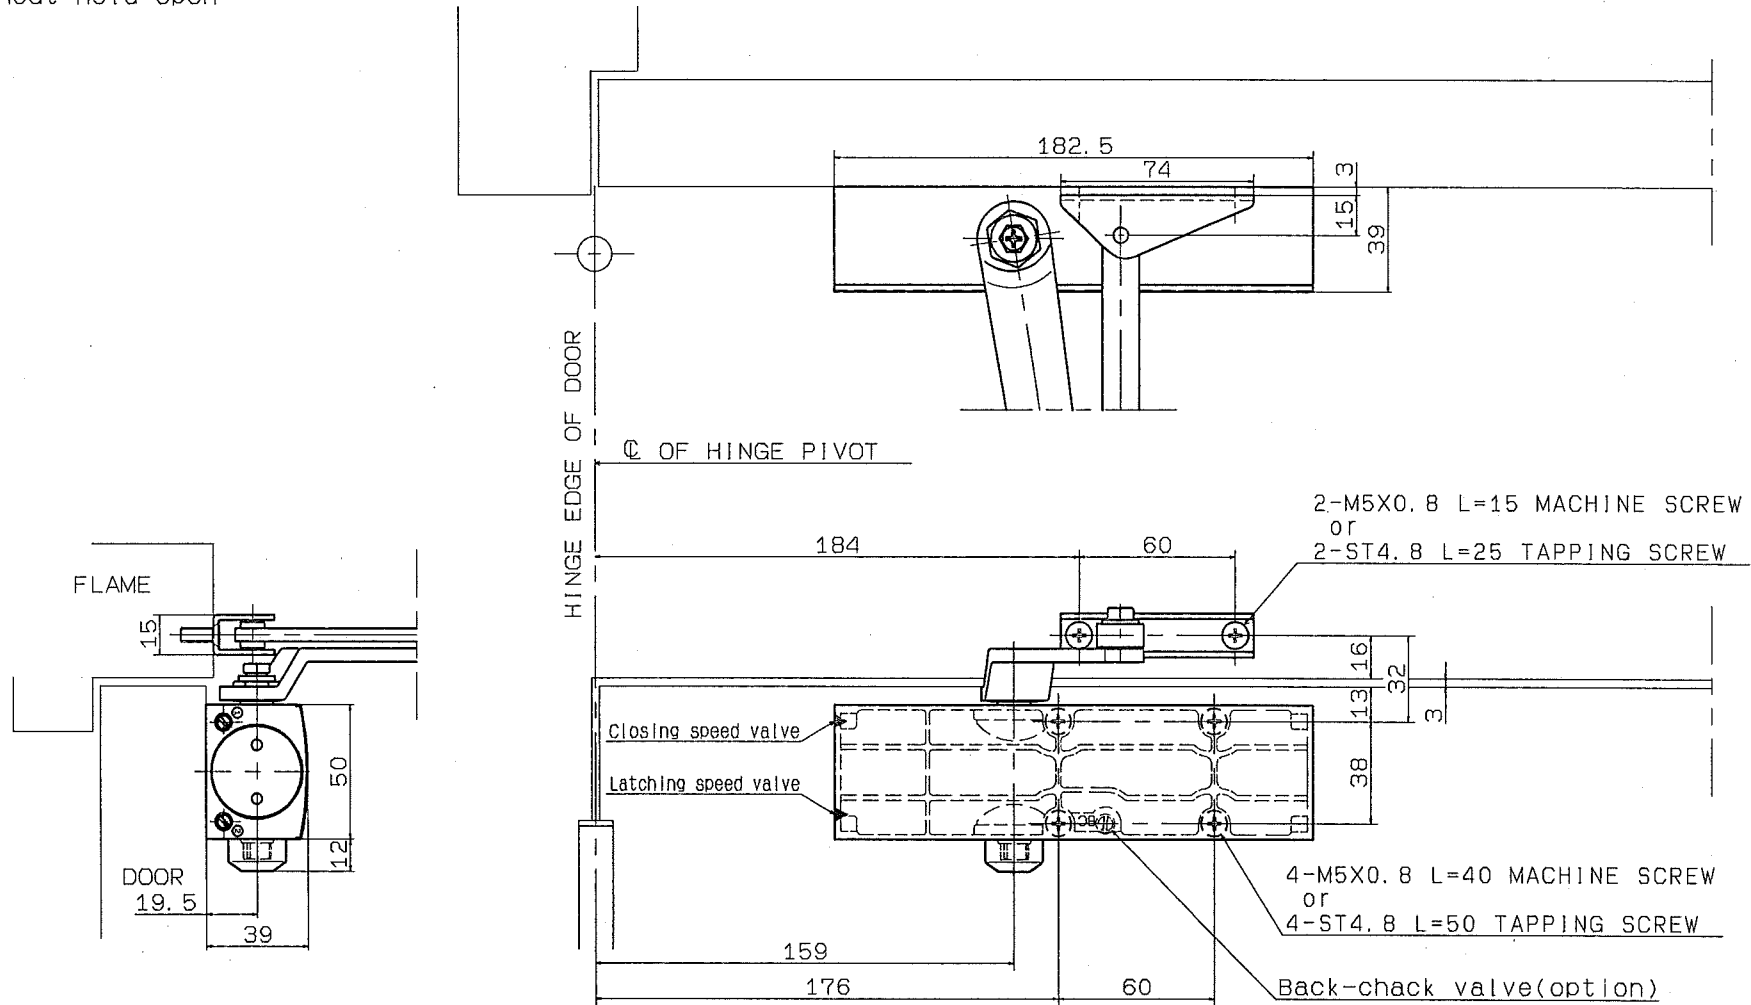

Without backcheck	With backcheck	Door width	Door weight
D-1200	D-1200BC	850mm	40kg

● Without hold-open

RYOBI LIMITED	PRODUCTS	APPLICATION	MODEL No.	DATE	REV.
	DOOR CLOSER	Standard	D-1200, D-1200BC(Size2)	07/20/2018	

Without backcheck	With backcheck	Door width	Door weight
D-1200	D-1200BC	950mm	60kg

● Without hold-open

RYOBI LIMITED	PRODUCTS	APPLICATION	MODEL No.	DATE	REV.
	DOOR CLOSER	Standard	D-1200, D-1200BC(Size3)	07/20/2018	

Without backcheck	With backcheck	Door width	Door weight
D-1200	D-1200BC	1100mm	80kg

● Without hold-open

RYOBI LIMITED	PRODUCTS	APPLICATION	MODEL No.	DATE	REV.
	DOOR CLOSER	Standard	D-1200, D-1200BC(Size4)	07/20/2018	