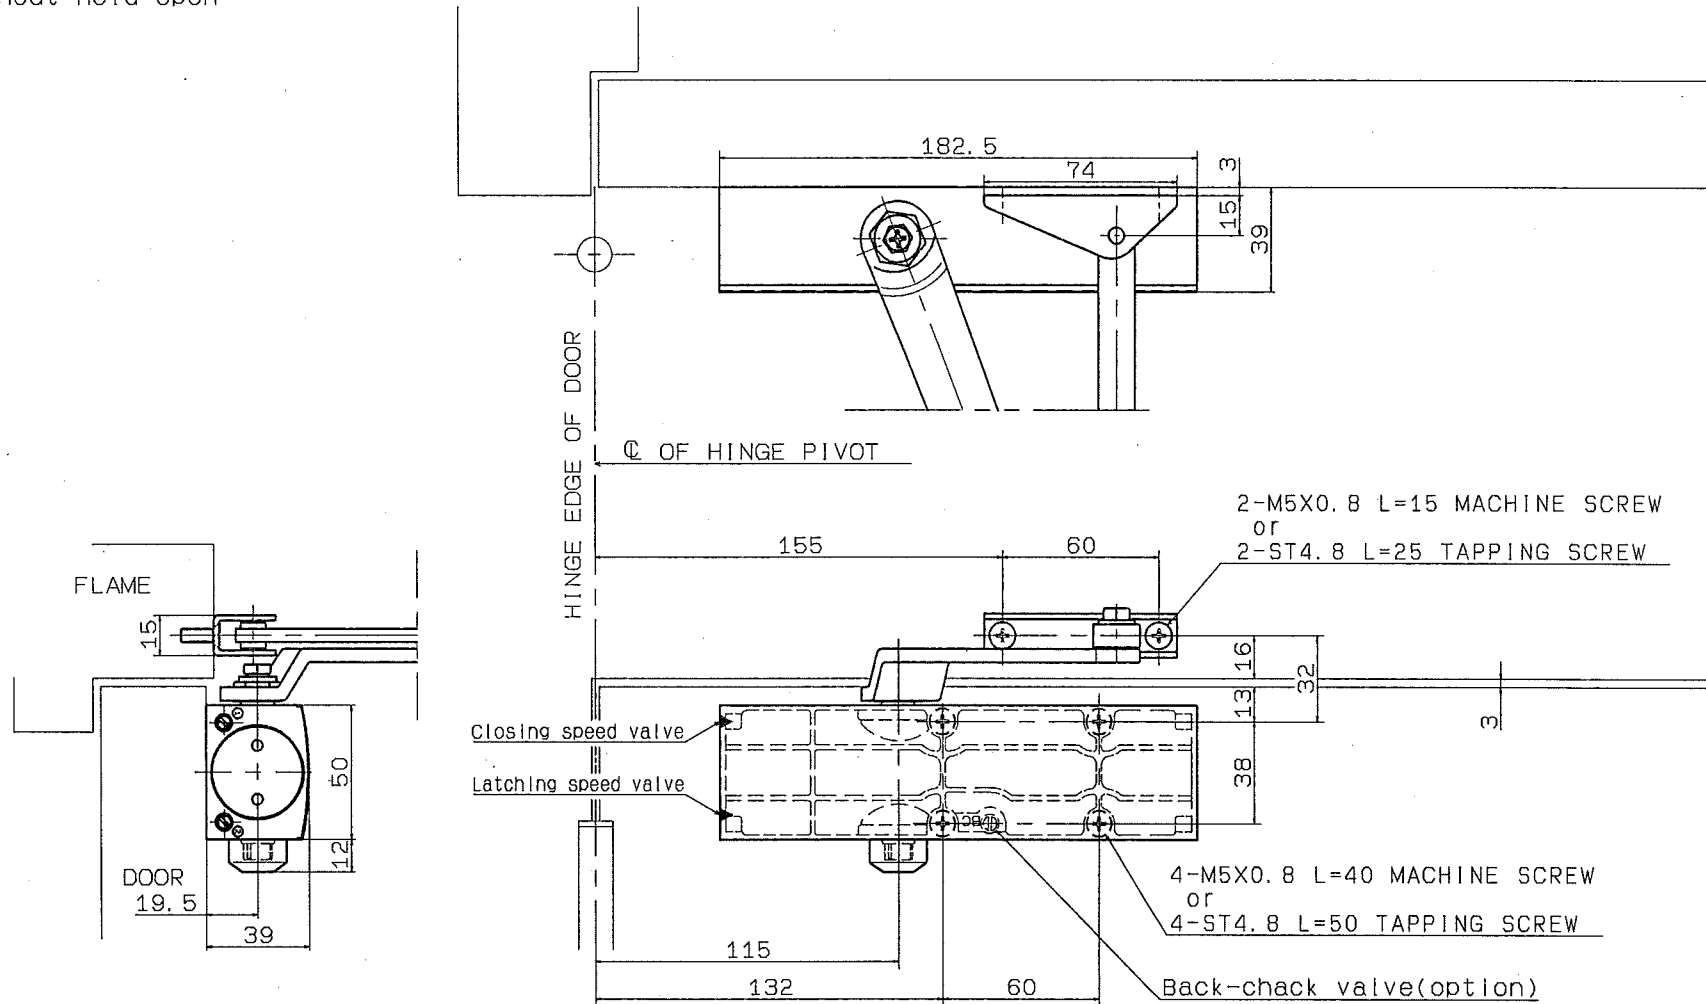

Without backcheck	With backcheck	Door width	Door weight
D-1200	D-1200BC	850mm	40kg

● Without hold-open

RYOBI LIMITED	PRODUCTS	APPLICATION	MODEL No.	DATE	REV.
	DOOR CLOSER	Standard	D-1200, D-1200BC(Size2)	07/20/2018	

Without backcheck	With backcheck	Door width	Door weight
D-1200	D-1200BC	950mm	60kg

● Without hold-open

RYOBI LIMITED	PRODUCTS	APPLICATION	MODEL No.	DATE	REV.
	DOOR CLOSER	Standard	D-1200, D-1200BC(Size3)	07/20/2018	

Without backcheck	With backcheck	Door width	Door weight
D-1200	D-1200BC	1100mm	80kg

● Without hold-open

RYOBI LIMITED	PRODUCTS	APPLICATION	MODEL No.	DATE	REV.
	DOOR CLOSER	Standard	D-1200, D-1200BC(Size4)	07/20/2018	