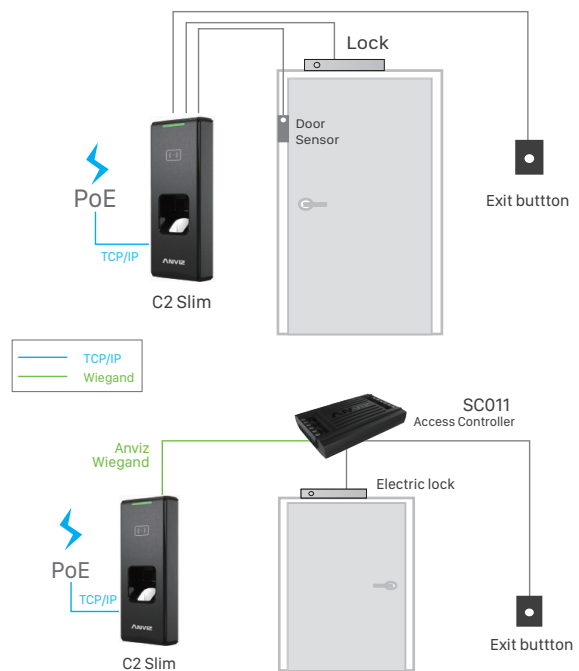

Technical Specifications

Capacity	Fingerprint Capacity	3,000
	Card Capacity	3,000
	Log Capacity	50,000
Interface	Comm.	TCP/IP, RS485
	Relay	1 Relay Output
	I/O	Wiegand Out&In, Door Sensor, Exit Button
Feature	Identification Mode	FP, Card
	Identification Time	<0.5 s
	Webserver	Support
Hardware	CPU	Industrial High Speed CPU
	Tamper Alarm	Support
	Sensor	Fingerprint Touch activation
	Scan Area	22m*18mm
	RFID Card	Standard EM RFID, Optional Mifare/HID Card
	Size (W * H * D)	50 * 159 * 25mm
	Temperature	-30 C ~ 60 C
	Power	DC 12V
	IP Grade	IP65

Features

- Small size with compact design
- Easy installation
- New generation sensor – hermetic, waterproof and dustproof
- BioNANO core fingerprint algorithm: High Performance and Reliability
- Easy user enrollment on the unit via Master Card or in the management software
- Identification mode: Fingerprint, Card, Fingerprint + Card
- Compatible with industrial standard RFID EM & Mifare
- Communicate with computer via PoE-TCP/IP and RS485
- Directly connect to lock control and door open sensor as a standalone access controller
- Standard Wiegand26 output
- Various communications(TCP/IP, RS485) are appropriate for multiple network deployment

Network Topology Illustration

- **Employee**
  Unify Employee management
- **Device**
  Quick Add, Easy Setting
- **Shift**
  Manual and intelligent shift schedule
- **Export**
  Flexible and Practical Report output