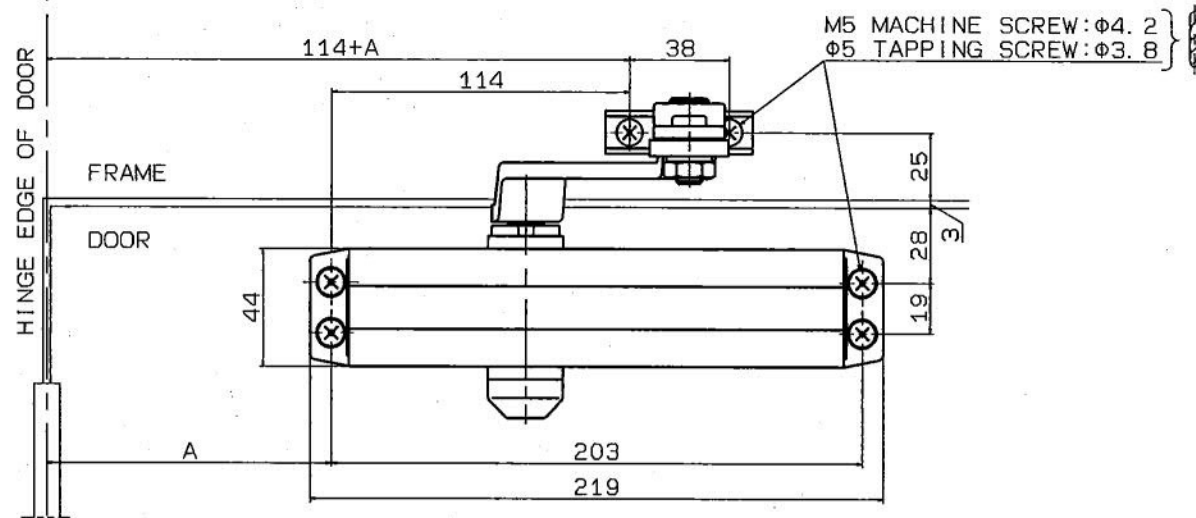

Size	No cover		Maximum door weight	Maximum door width		Dimension A	
	Without backcheck	With backcheck		Interior	Exterior	100'	180'
2	DS-1504	DS-1504BC	50kg	900mm	800mm	166mm	83mm
3			65kg	1050mm	900mm	166mm	83mm
4			80kg	1200mm	950mm	191mm	108mm

●with hold-open

☉ OF HINGE PIVOT

RYOBI LIMITED

PRODUCTS
DOOR CLOSER

APPLICATION
Standard

MODEL No.
DS-1504

DATE
08/30/2018

REV.