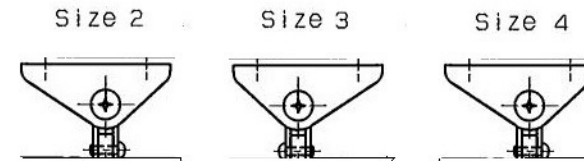

Size	No cover		Maximum door weight	Maximum door width		Dimension A	
	Without backcheck	With backcheck		Interior	Exterior	100'	180'
2	DS-1504	DS-1504BC	50kg	900mm	800mm	166mm	83mm
3			65kg	1050mm	900mm	166mm	83mm
4			80kg	1200mm	950mm	191mm	108mm

●with hold-open

☉ OF HINGE PIVOT