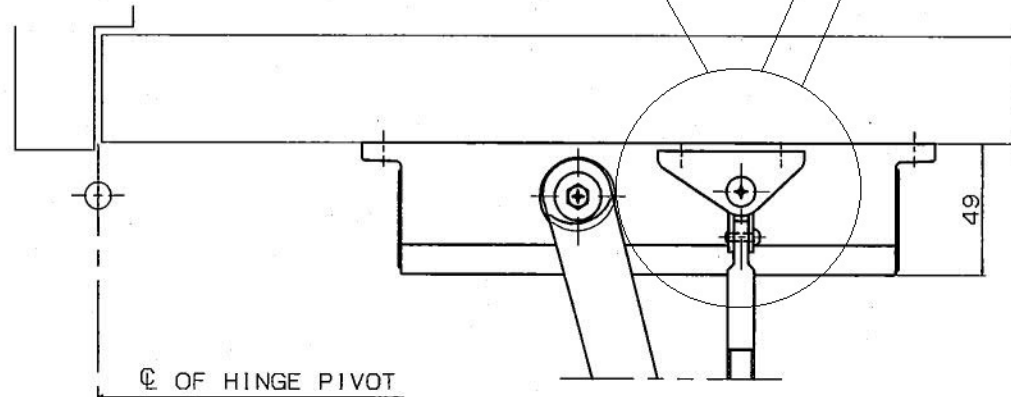

Size	No cover		Maximum door weight	Maximum door width		Dimension A	
	Without backcheck	With backcheck		Interior	Exterior	100'	180'
2	DS-1504	DS-1504BC	50kg	900mm	800mm	166mm	83mm
3			65kg	1050mm	900mm	166mm	83mm
4			80kg	1200mm	950mm	191mm	108mm

●with hold-open

☉ OF HINGE PIVOT

RYOBI LIMITED

PRODUCTS
DOOR CLOSER

APPLICATION
Standard

MODEL No.
DS-1504

DATE
08/30/2018

REV.