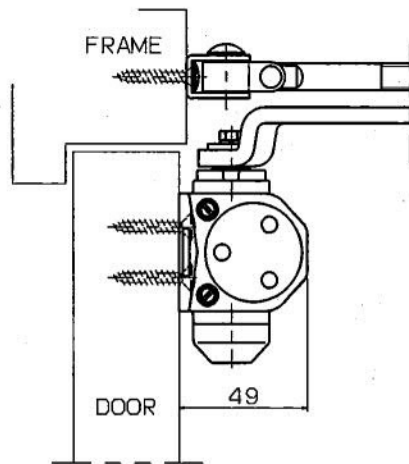

Size	No cover		Maximum door weight	Maximum door width		Dimension A	
	Without backcheck	With backcheck		Interior	Exterior	100'	180'
2	DS-1504	DS-1504BC	50kg	900mm	800mm	166mm	83mm
3			65kg	1050mm	900mm	166mm	83mm
4			80kg	1200mm	950mm	191mm	108mm

●with hold-open

☉ OF HINGE PIVOT

RYOBI LIMITED

PRODUCTS
DOOR CLOSER

APPLICATION
Standard

MODEL No.
DS-1504

DATE
08/30/2018

REV.